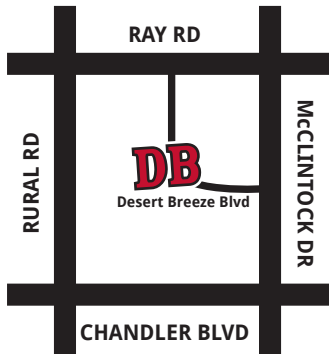

660 North Desert Breeze Blvd., East
Chandler, AZ 85226

Phone: 480-893-6652 | www.desertbreezerr.com

**YOU ARE INVITED TO A
BIRTHDAY
PARTY!**

\$2 OFF ✂

The Purchase of a Book of
20 Tickets
on your next visit

Phone: 480-893-6652 | www.desertbreezerr.com

**YOU ARE INVITED TO A
BIRTHDAY
PARTY!**

Date:

Time:

RSVP:

660 North Desert Breeze Blvd., East
Chandler, AZ 85226
Phone: 480-893-6652 | www.desertbreezerr.com

Date:

Time:

RSVP:

660 North Desert Breeze Blvd., East
Chandler, AZ 85226
Phone: 480-893-6652 | www.desertbreezerr.com

You're Invited to

DESERT BREEZE

Railroad

Join us in celebrating

Birthday

You're Invited to

DESERT BREEZE

Railroad

Join us in celebrating

Birthday