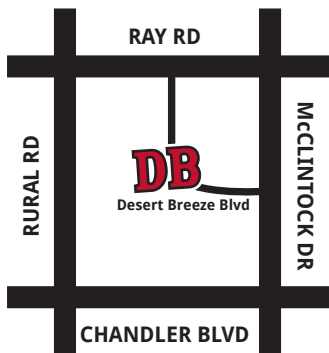

$2 OFF ✂

The Purchase of a Book of
20 Tickets
on your next visit

Not valid with any other coupons, discounts or special offers. Prices & operating schedule subject to change without notice. Closed July & August. Height restrictions apply. Expires 12/31/17.